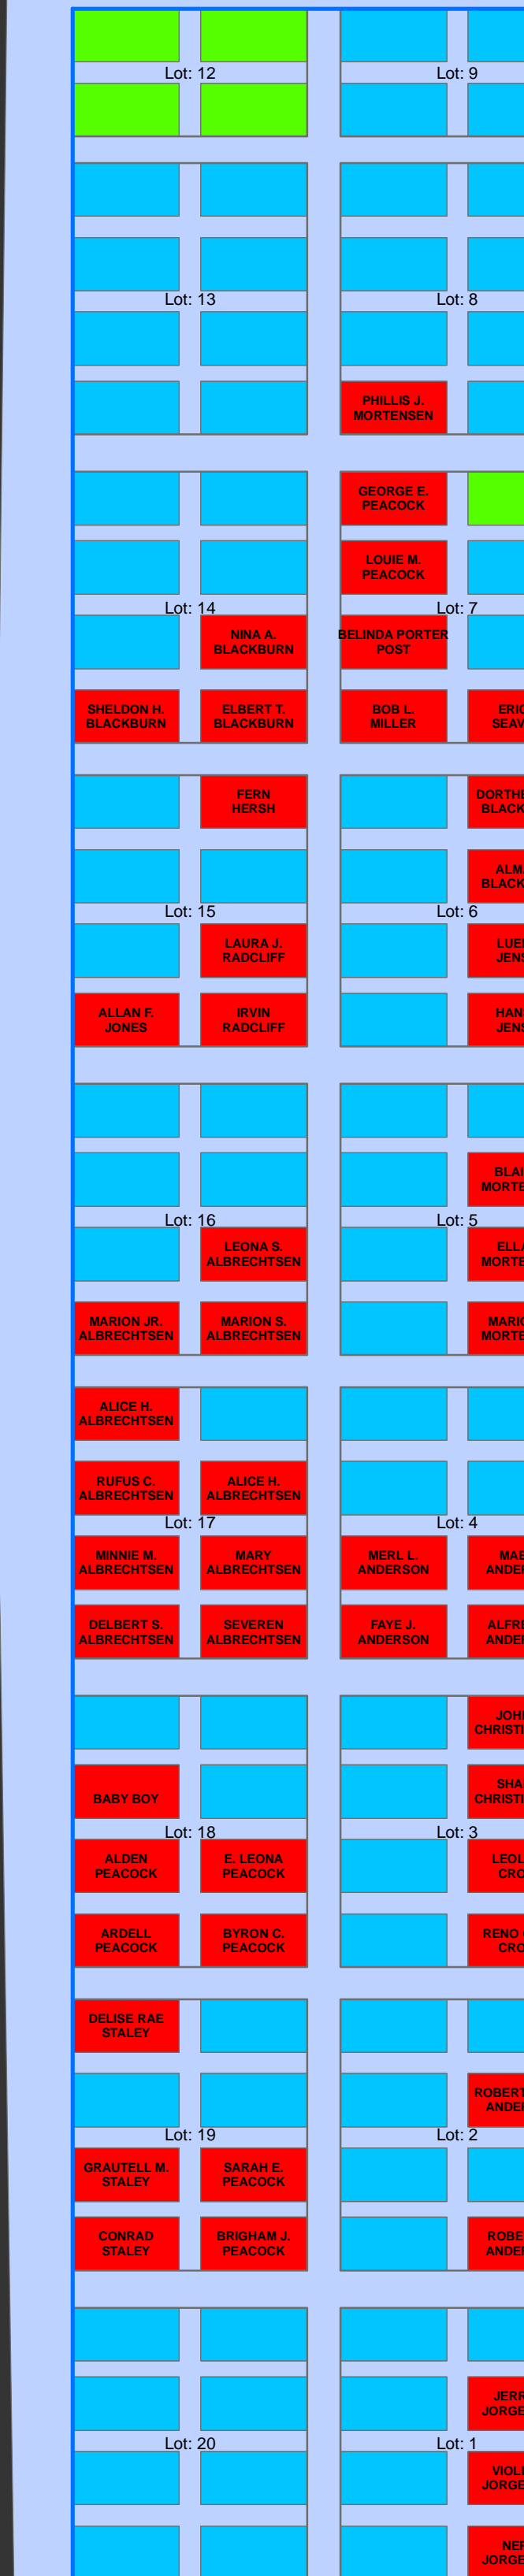

BLOCK K

BLOCK J

BLOCK I

BLOCK H

BLOCK G

BLOCK F

FLAG POLE AREA

BLOCK E

BLOCK D

BLOCK C

BLOCK B

BLOCK A

LOT NUMBERING

Please call if you have any information on the whereabouts of any unmarked graves, or the names of unknown's.

City Recorder - (435) 286-2417

Emery Cemetery