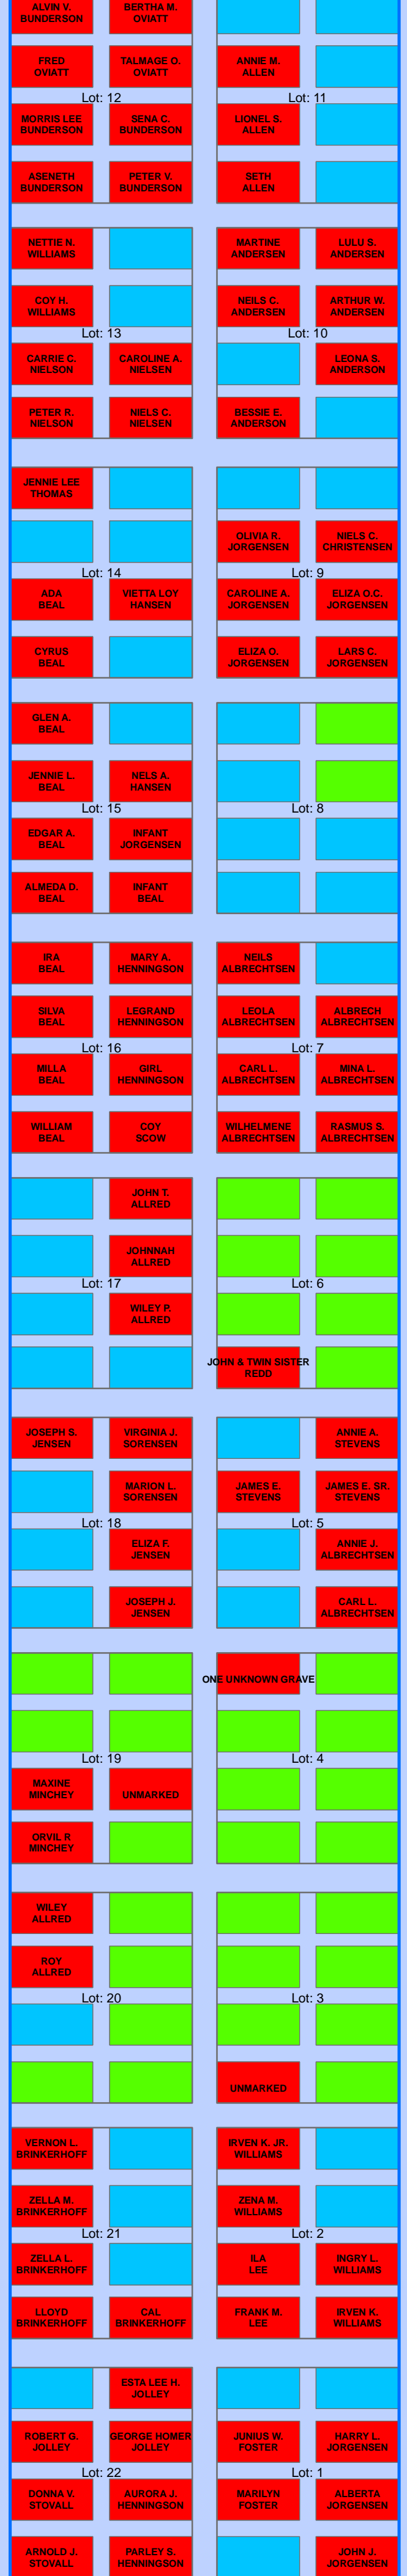

BLOCK K

BLOCK J

BLOCK I

BLOCK H

BLOCK G

BLOCK F

FLAG POLE AREA

BLOCK E

BLOCK D

BLOCK C

BLOCK B

BLOCK A

LOT NUMBERING

Please call if you have any information on the whereabouts of any unmarked graves, or the names of unknown's.

City Recorder - (435) 286-2417

Emery Cemetery