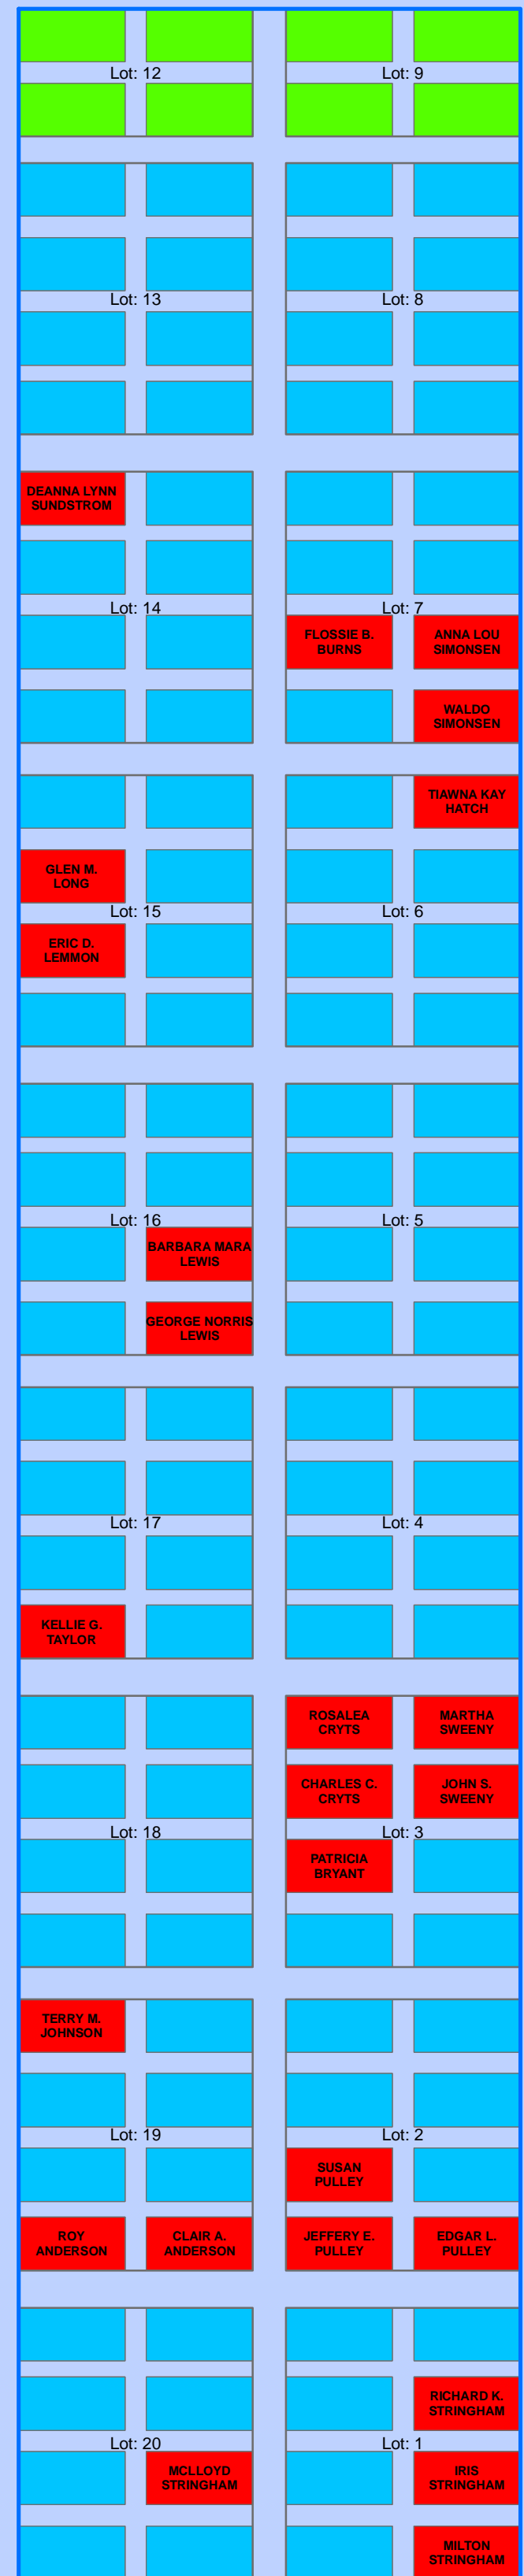

BLOCK K

BLOCK J

BLOCK I

BLOCK H

BLOCK G

BLOCK F

FLAG POLE AREA

BLOCK E

BLOCK D

BLOCK C

BLOCK B

BLOCK A

LOT NUMBERING

Please call if you have any information on the whereabouts of any unmarked graves, or the names of unknown's.

City Recorder - (435) 286-2417

Emery Cemetery