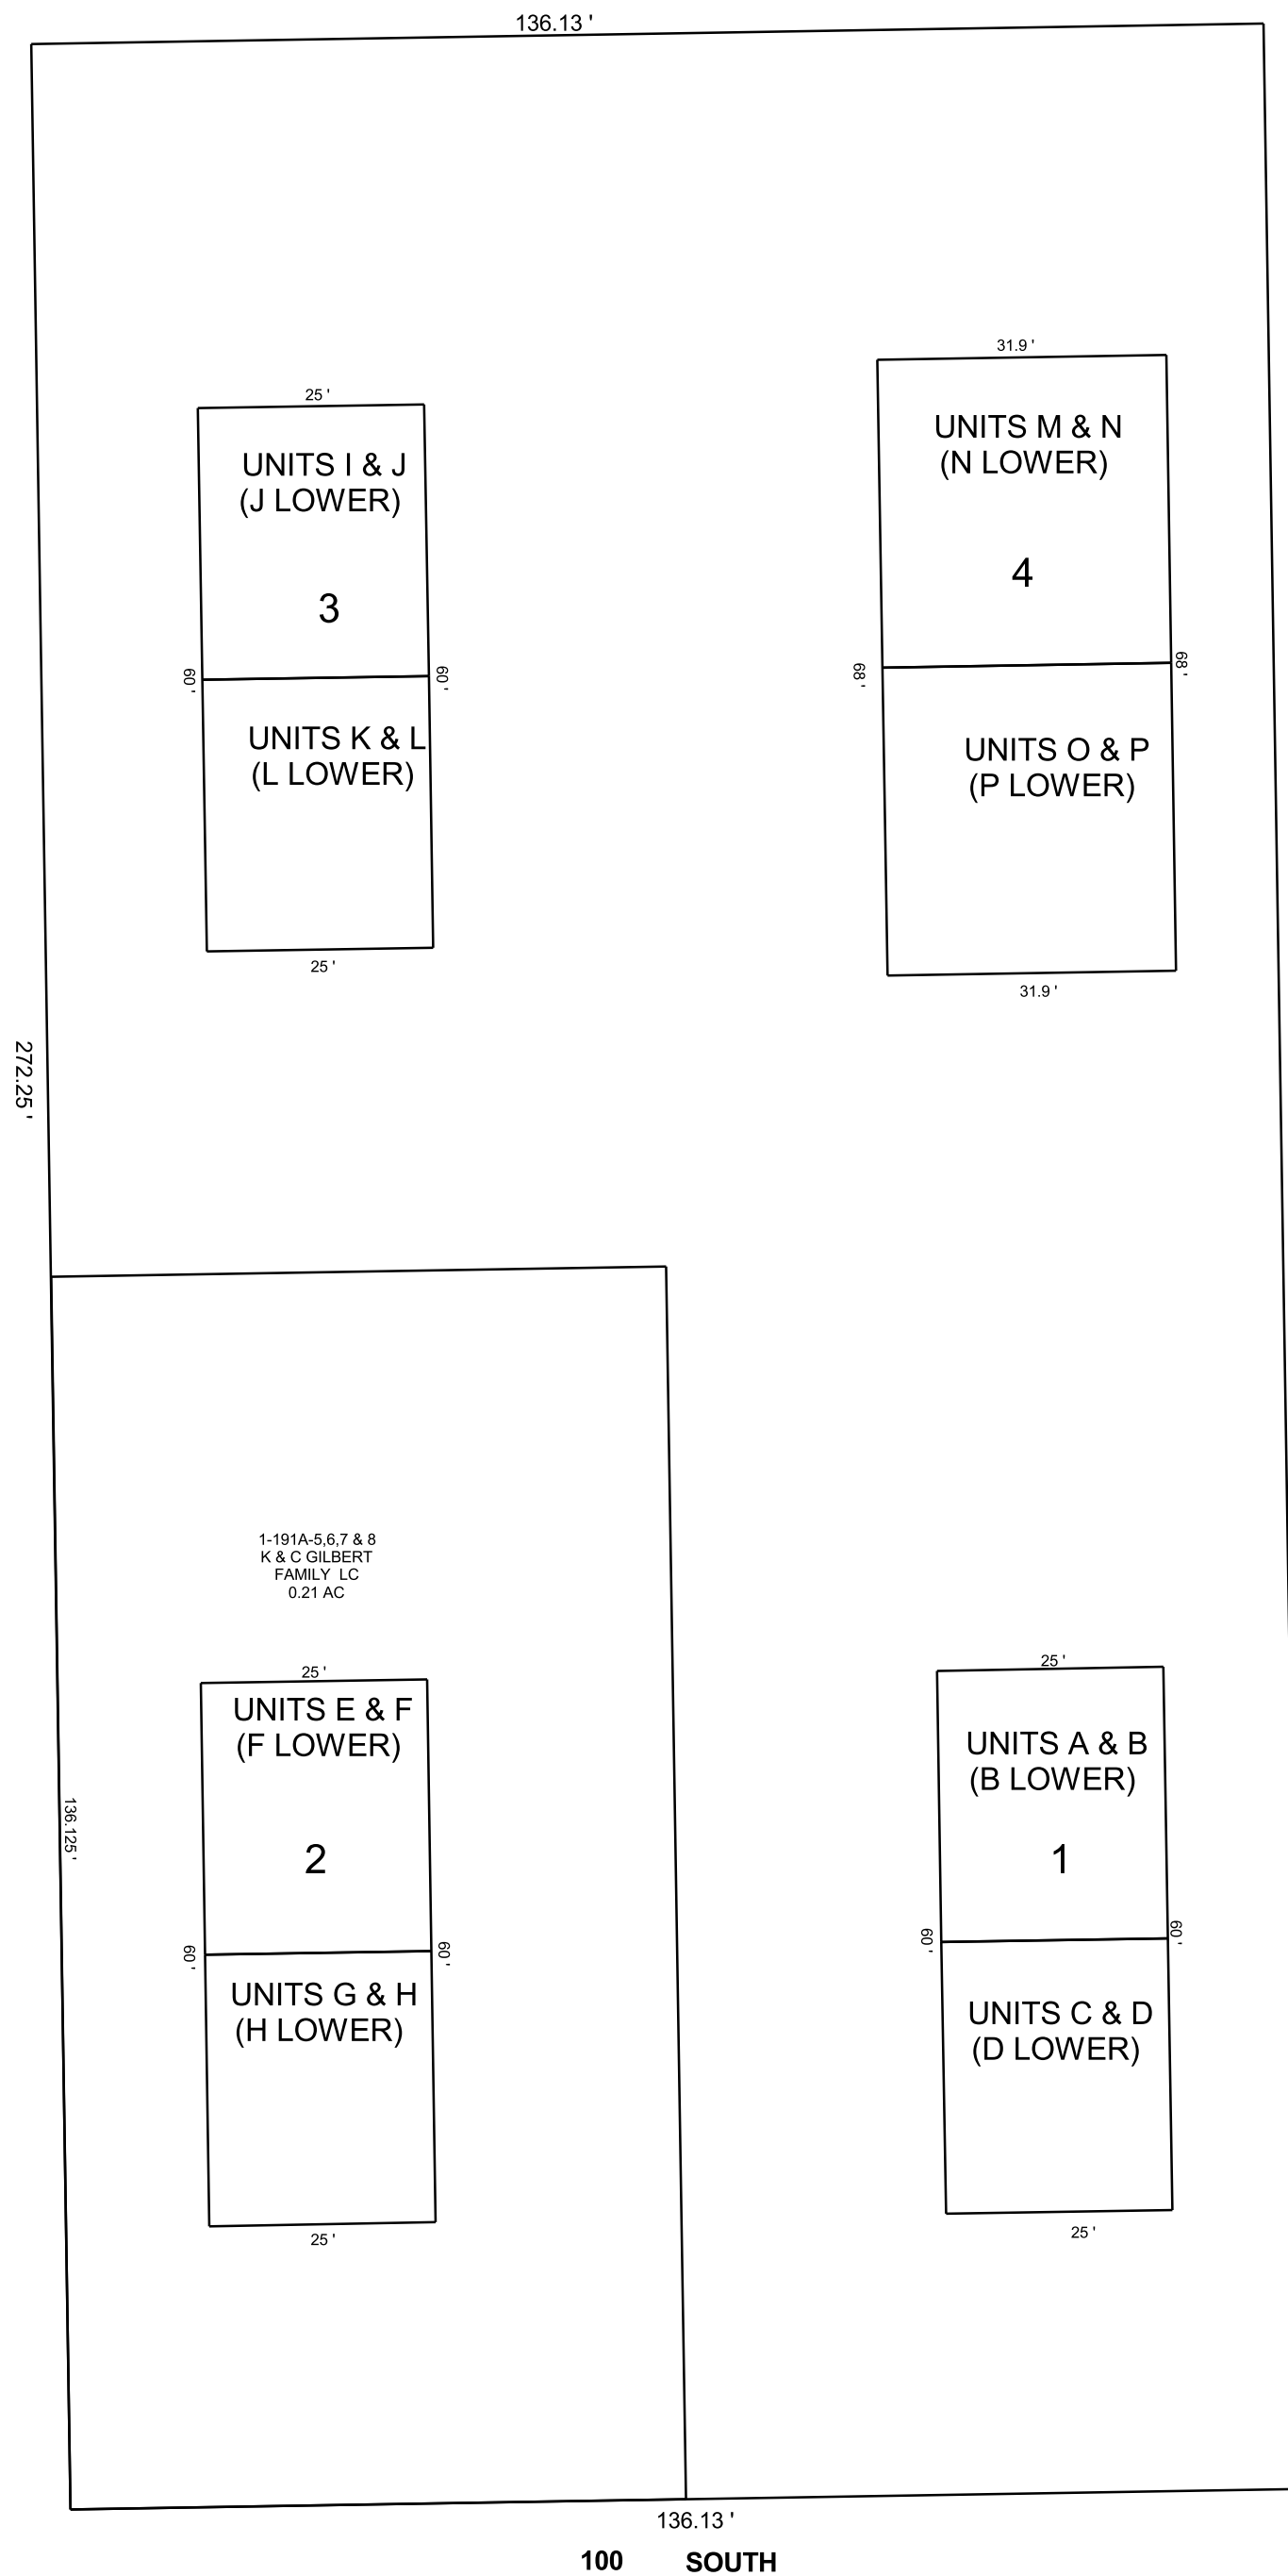

SUMMER TREE CONDOMINIUMS
HUNTINGTON TOWNSITE
LOT 1, BLOCK 29

BOOK 1 PAGE 191A
SCALE 1" = 20'
JUNE 13, 2018

EX

S

THIS PLAT IS MADE SOLELY FOR THE PURPOSE
OF ASSISTING IN LOCATING THE LAND, AND
THE RECORDER ASSUMES NO LIABILITY FOR
VARIATIONS, IF ANY, WITH AN ACTUAL SURVEY.

BUILDING # 1	SERIAL #
A K & C GILBERT FAMILY, L.C.	1-191A-1
B K & C GILBERT FAMILY, L.C.	1-191A-2
C K & C GILBERT FAMILY, L.C.	1-191A-3
D K & C GILBERT FAMILY, L.C.	1-191A-4
BUILDING # 2	
E K & C GILBERT FAMILY LC	1-191A-5
F K & C GILBERT FAMILY LC	1-191A-6
G K & C GILBERT FAMILY LC	1-191A-7
H K & C GILBERT FAMILY LC	1-191A-8
BUILDING # 3	
I SMP ONE LLC 1-191A-9	
J SMP ONE LLC 1-191A-10	
K SMP ONE LLC 1-191A-11	
L SMP ONE LLC 1-191A-12	
BUILDING # 4	
M SMP ONE 1-191A-13	
N K & C GILBERT FAMILY, L.C.	1-191A-14
O SMP ONE 1-191A-15	
P K & C GILBERT FAMILY TRUST LC	1-191A-16