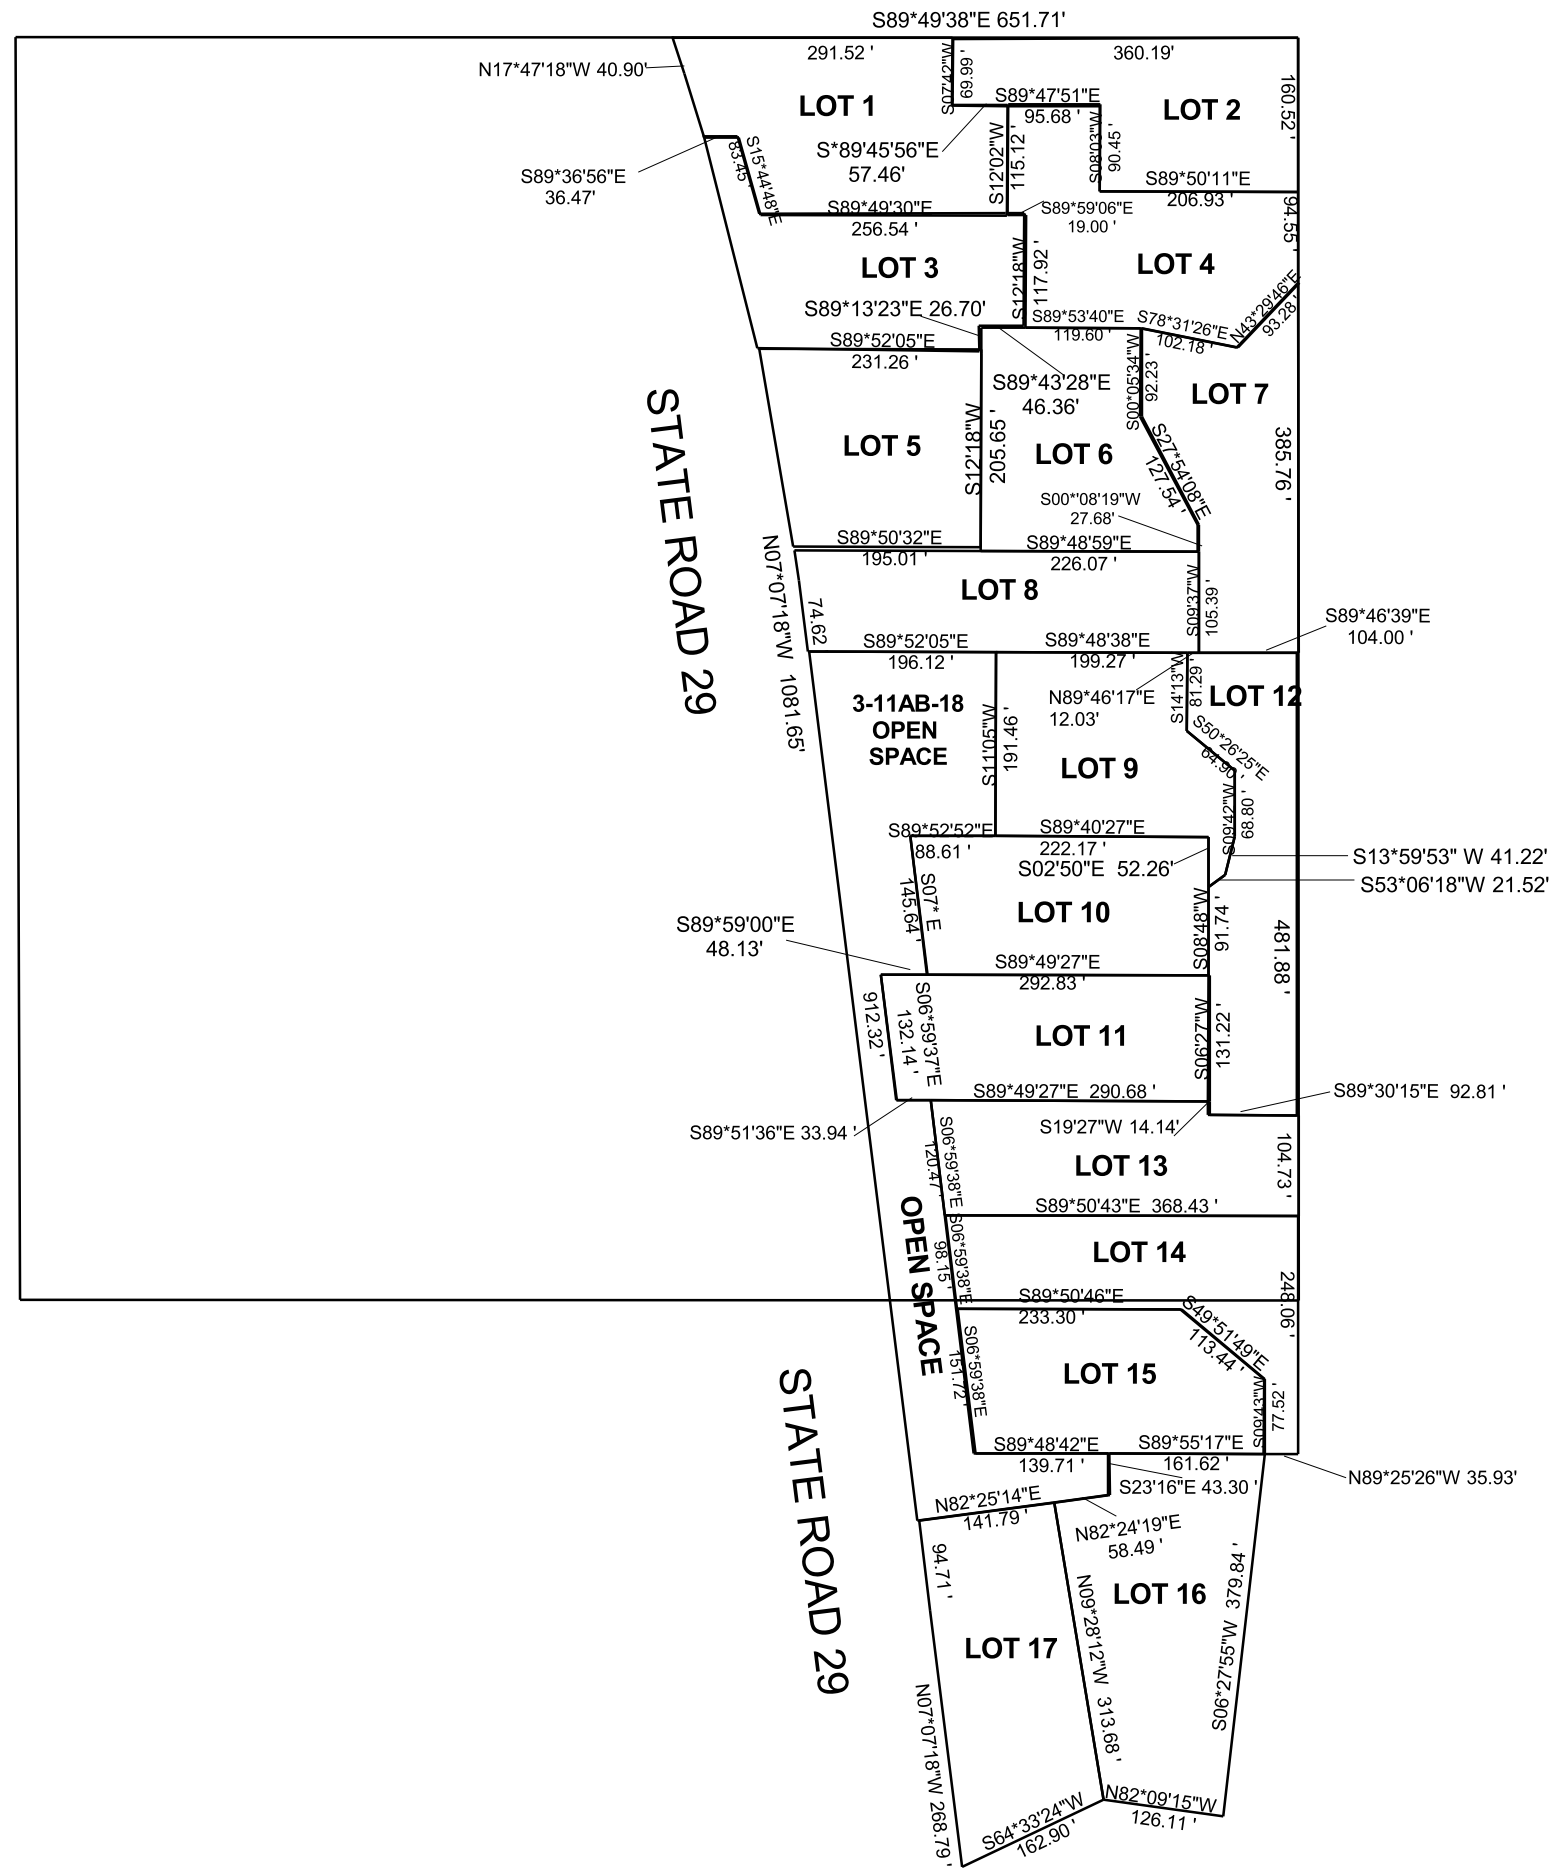

TRAIL MOUNTAIN RESORT LLC

NW/4 NW/4 SECTION 32, T 17 S, R 6 E S.L.B. & M.

THIS PLAT IS MADE SOLELY FOR THE PURPOSE OF ASSISTING IN LOCATING THE LAND, AND THE RECORDER ASSUMES NO LIABILITY FOR VARIATIONS, IF ANY, WITH AN ACTUAL SURVEY.

3-11AB-1
LOT 1
TRAIL MOUNTAIN
RESORT LLC
1.20 ACRES

3-11AB-2
LOT 2
TRAIL MOUNTAIN
RESORT LLC
1.01 ACRES

3-11AB-3
LOT 3
PHILIP L &
ANDREA M
MARTIN
1.02 ACRES

3-11AB-4
LOT 4
TRAIL MOUNTAIN
RESORT LLC
1.14 ACRES

3-11AB-10
LOT 10
TERESA DOUGLAS &
ROSS
LYNSDAY
1.00 ACRES

3-11AB-11
LOT 11
BRETT
EVANSON
1.00 ACRES

3-11AB-12
LOT 12
MICKEY
HARDMAN
ETAL
1.00 ACRES

3-11AB-13
LOT 13
SCOTT ROSS &
MINDI SUE
LABRUM
1.00 ACRES

3-11AB-18
LOT 18
TRAIL MOUNTAIN
RESORT LLC
2.02 ACRES