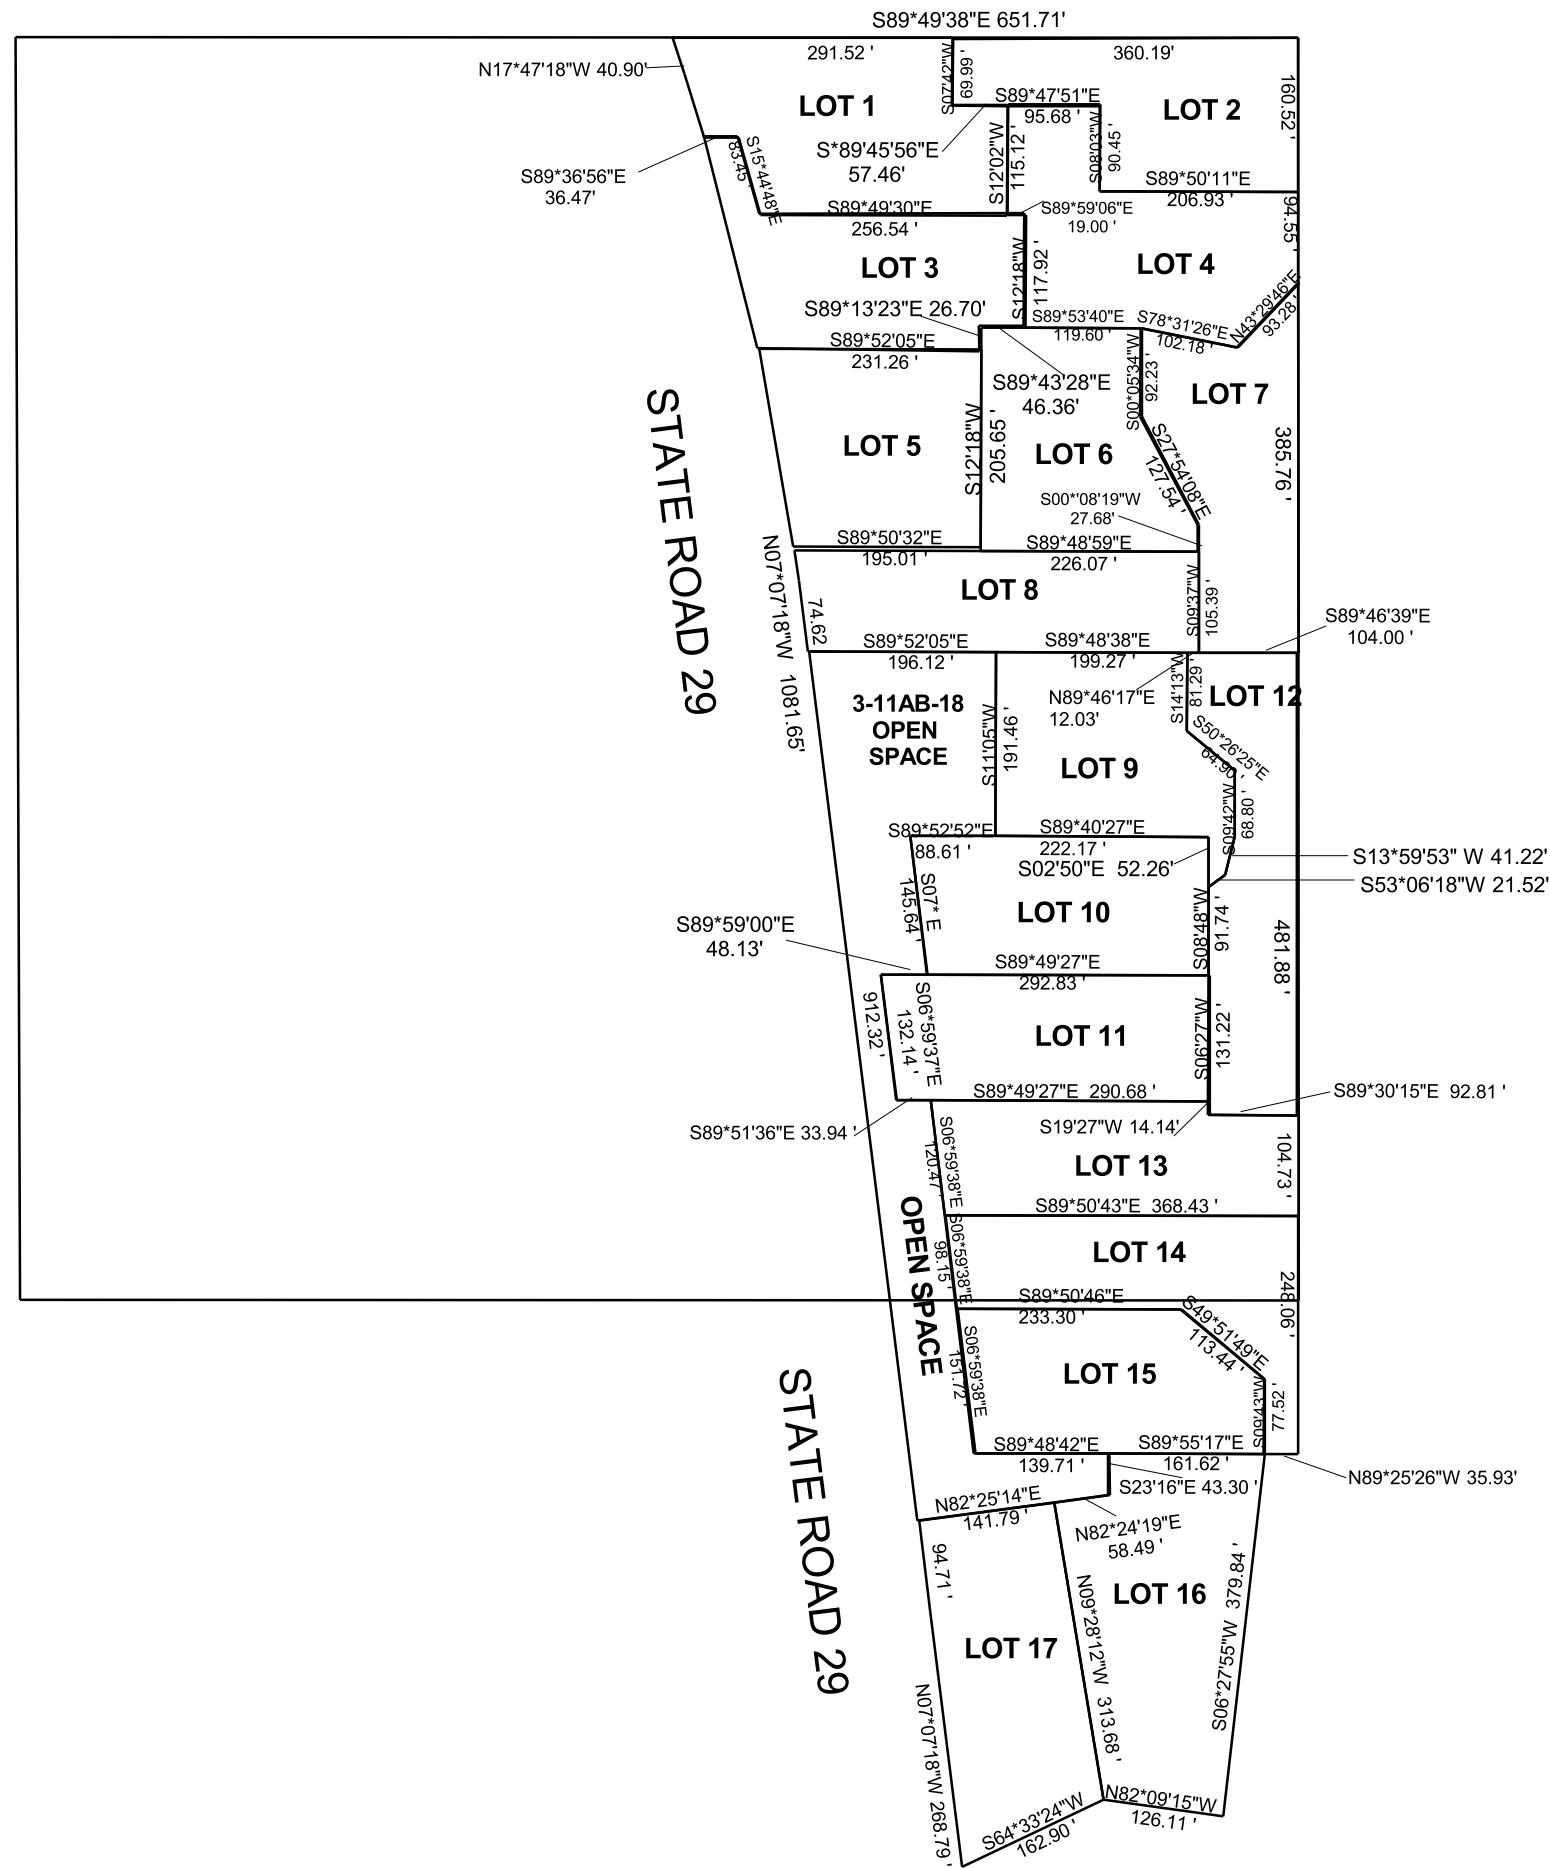

THIS PLAT IS MADE SOLELY FOR THE PURPOSE OF ASSISTING IN LOCATING THE LAND, AND THE RECORDER ASSUMES NO LIABILITY FOR VARIATIONS, IF ANY, WITH AN ACTUAL SURVEY.

TRAIL MOUNTAIN RESORT LLC
 NW/4 NW/4 SECTION 32, T 17 S, R 6 E S.L.B. & M.

3-11AB-1
 LOT 1
 TRAIL MOUNTAIN
 RESORT LLC
 1.20 ACRES

3-11AB-2
 LOT 2
 TRAIL MOUNTAIN
 RESORT LLC
 1.01 ACRES

3-11AB-3
 LOT 3
 ANDREA M
 MARTIN,
 TRUSTEE
 1.02 ACRES

3-11AB-4
 LOT 4
 TRAIL MOUNTAIN
 RESORT LLC
 1.14 ACRES

3-11AB-5
 LOT 5
 TRAIL MOUNTAIN
 RESORT LLC
 1.00 ACRES

3-11AB-6
 LOT 6
 DARREN E &
 SHEREEN
 BROWN
 1.00 ACRES

3-11AB-7
 LOT 7
 NELLIE A
 BARKER
 1.01 ACRES

3-11AB-8
 LOT 8
 MIKE P &
 LORALEE
 FRANKS
 1.00 ACRES

3-11AB-9
 LOT 9
 SCOTT & GINA
 LYNSDAY
 1.00 ACRES

3-11AB-10
 LOT 10
 TERESA DOUGLAS &
 ROSS
 LINDSAY
 1.00 ACRES

3-11AB-11
 LOT 11
 BRETT
 EVANSON
 1.00 ACRES

3-11AB-12
 LOT 12
 MICKEY
 HARDMAN
 ETAL
 1.00 ACRES