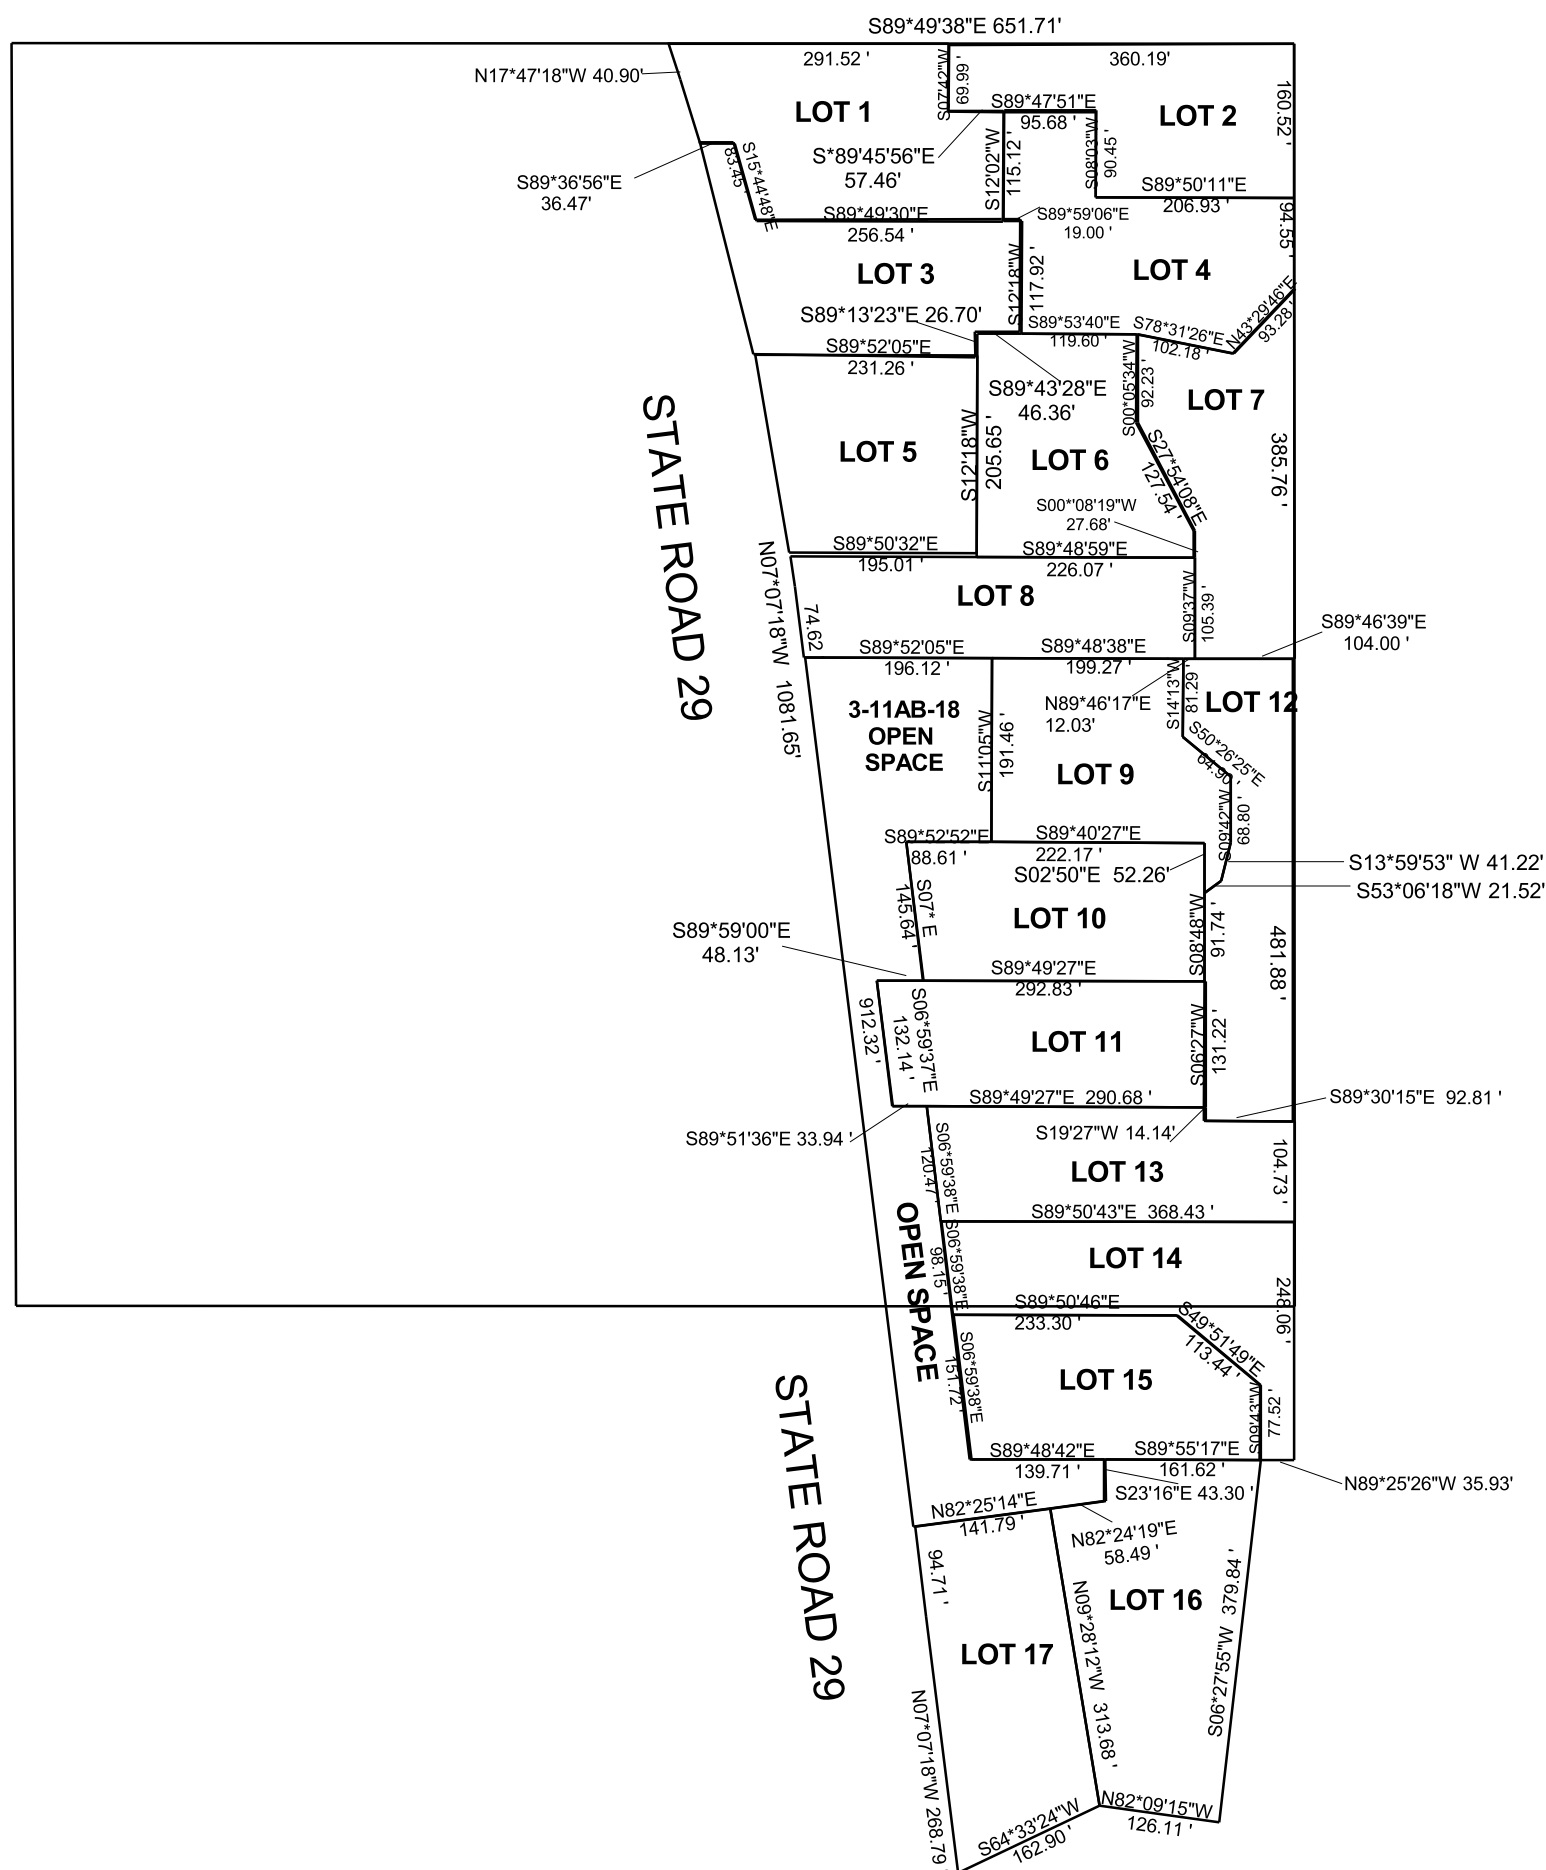

THIS PLAT IS MADE SOLELY FOR THE PURPOSE OF ASSISTING IN LOCATING THE LAND, AND THE RECORDER ASSUMES NO LIABILITY FOR VARIATIONS, IF ANY, WITH AN ACTUAL SURVEY.

TRAIL MOUNTAIN RESORT LLC

NW/4 NW/4 SECTION 32, T 17 S, R 6 E S.L.B. & M.

3-11AB-1
LOT 1
TRAIL MOUNTAIN
RESORT LLC
1.20 ACRES

3-11AB-2
LOT 2
TRAIL MOUNTAIN
RESORT LLC
1.01 ACRES

3-11AB-3
LOT 3
PHILIP L &
ANDREA M
MARTIN
1.02 ACRES

3-11AB-4
LOT 4
TRAIL MOUNTAIN
RESORT LLC
1.14 ACRES

3-11AB-5
LOT 5
TRAIL MOUNTAIN
RESORT LLC
1.00 ACRES

3-11AB-6
LOT 6
DARREN E &
SHEREEN
BROWN
1.00 ACRES

3-11AB-7
LOT 7
NELLIE A
BARKER
1.01 ACRES

3-11AB-8
LOT 8
MIKE P &
LORALEE
FRANKS
1.00 ACRES

3-11AB-9
LOT 9
SCOTT & GINA
LYNSDAY
1.00 ACRES

3-11AB-15
LOT 15
ANDREW & TINA
URBANIK
1.00 ACRES

3-11AB-16
LOT 16
TRAIL MOUNTAIN
RESORT LLC
1.43 ACRES

3-11AB-17
LOT 17
TRAIL MOUNTAIN
RESORT LLC
1.16 ACRES

3-11AB-18
LOT 18
TRAIL MOUNTAIN
RESORT LLC
2.02 ACRES