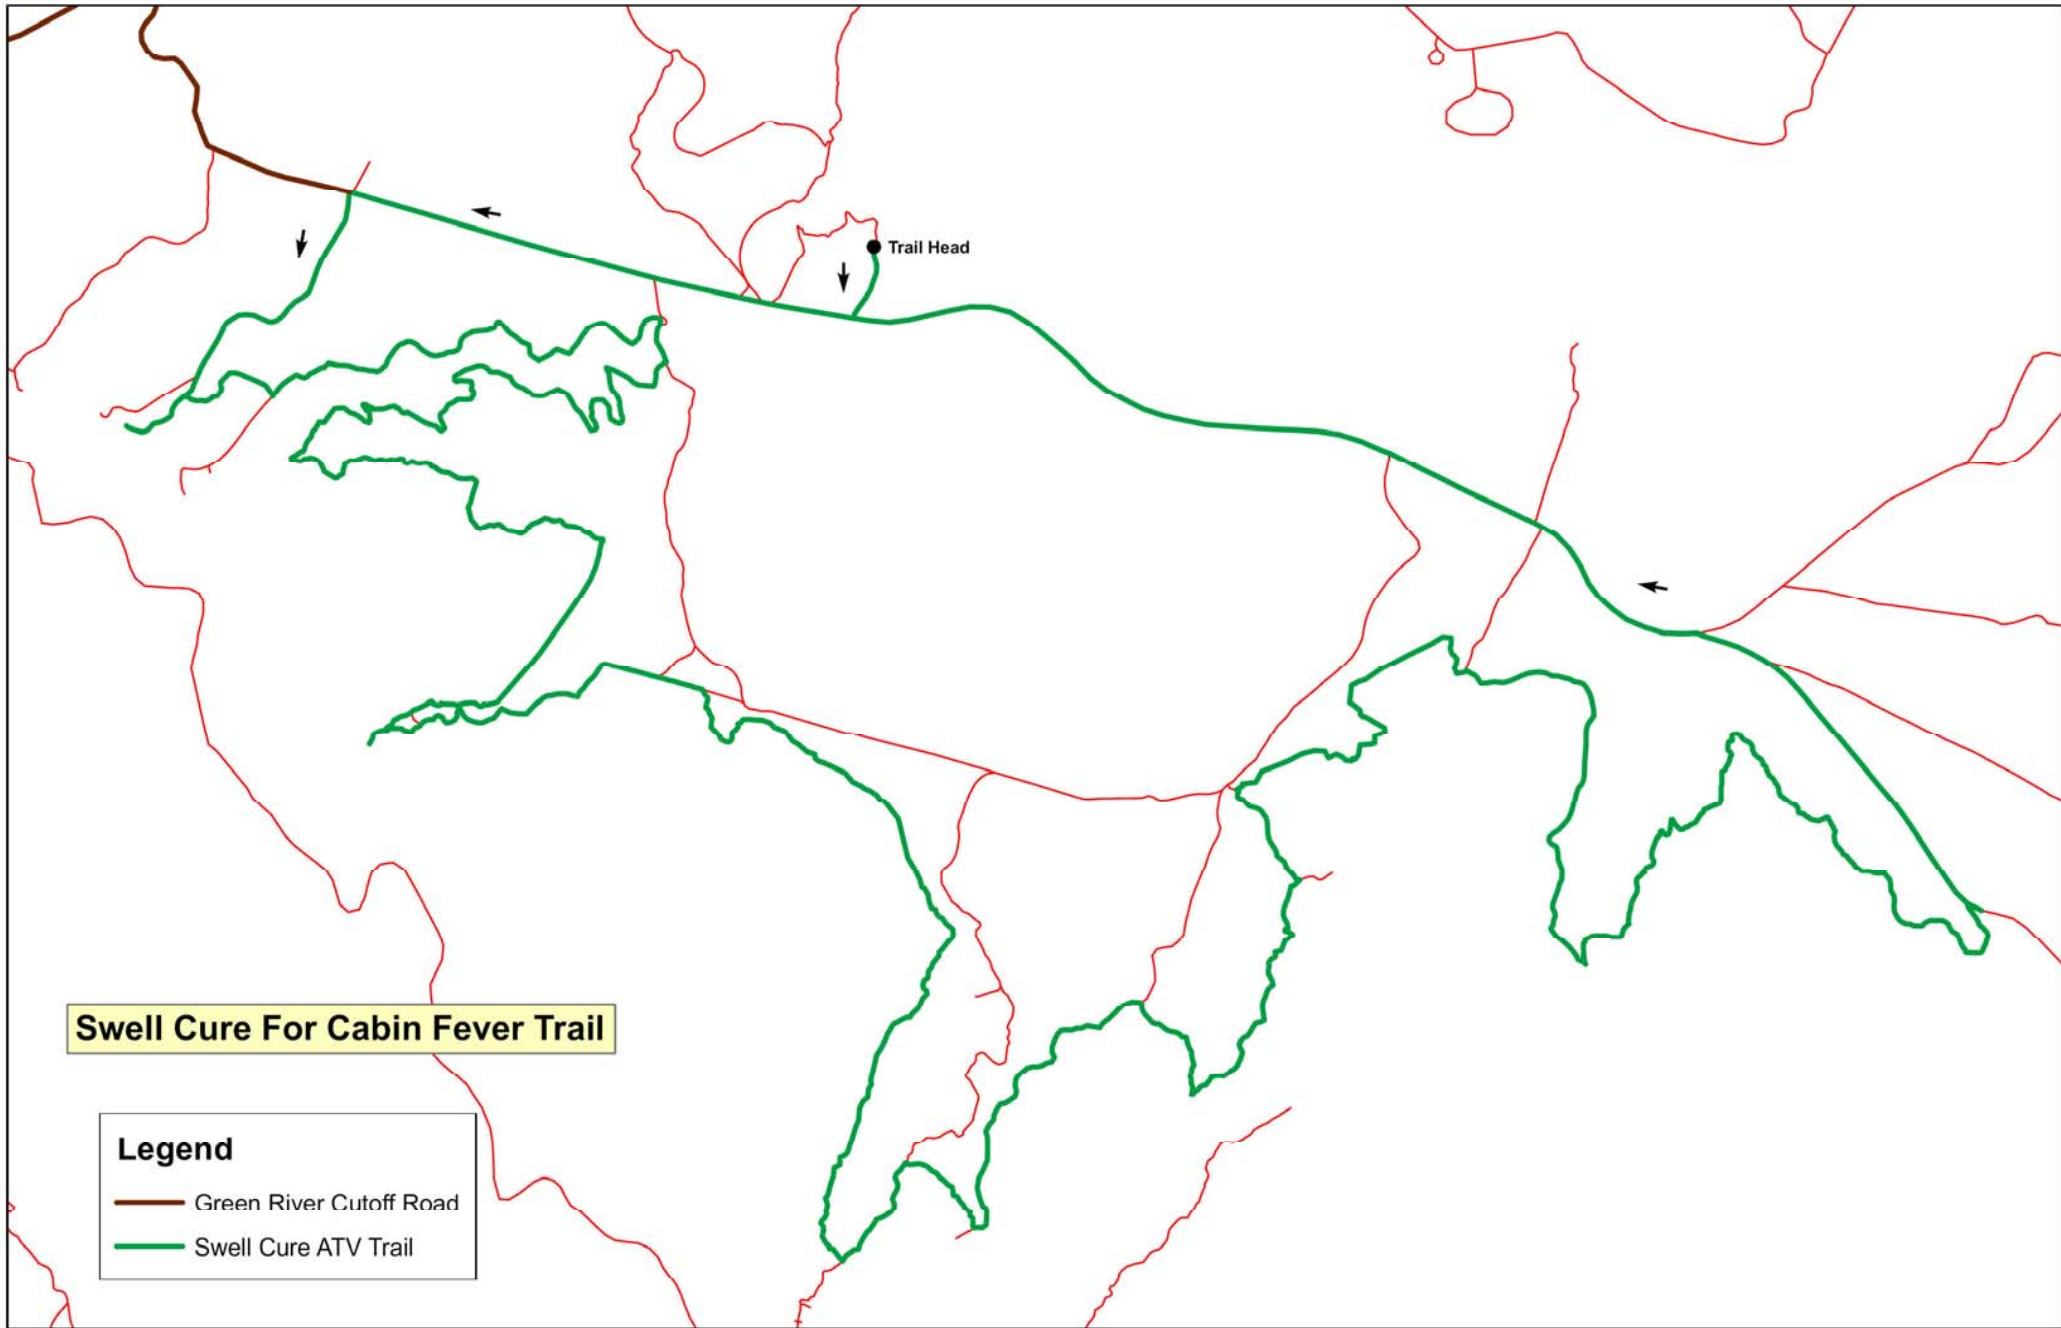

Castle Dale

Legend

- Green River Cutoff Road
- Swell Cure ATV Trail

Swell Cure For Cabin Fever Trail

Swell Cure For Cabin Fever Trail

Legend

- Green River Cutoff Road
- Swell Cure ATV Trail